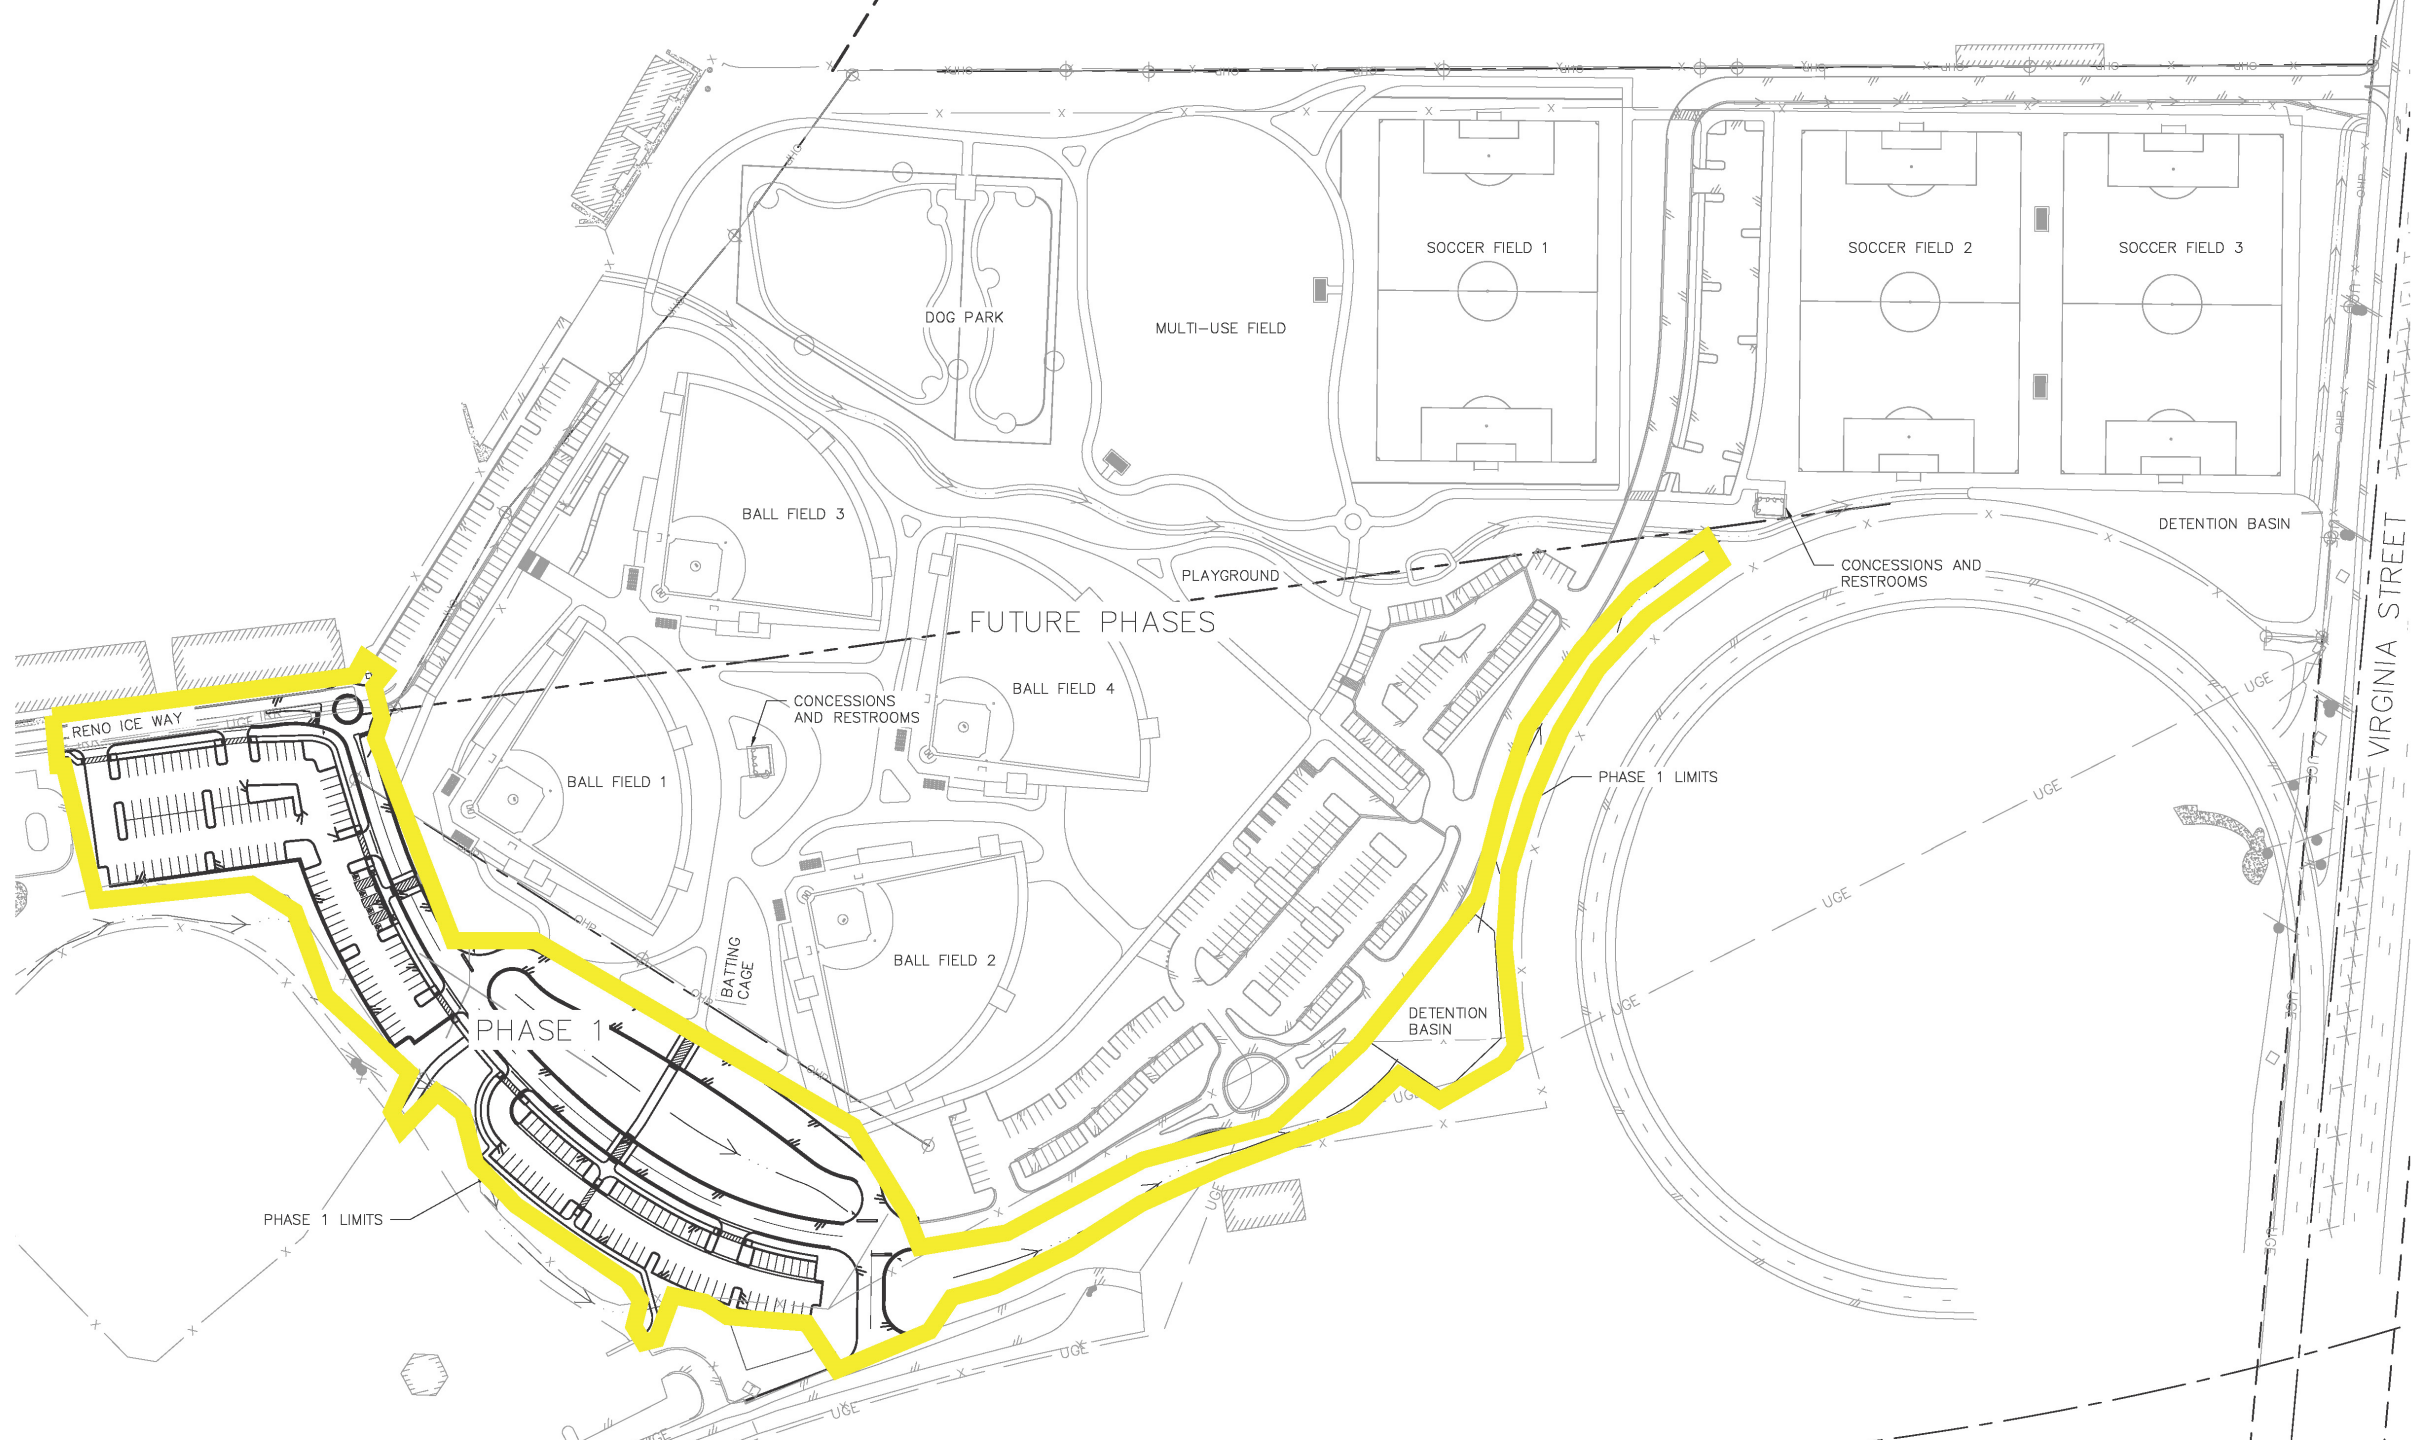

**COMMUNITY
SERVICES DEPARTMENT**

South Valleys Regional Park Update

**South Truckee Meadows / Washoe Valley Citizen Advisory Board
Oct. 2, 2024**

RENO ICE WAY

DOG PARK

MULTI-USE FIELD

SOCCER FIELD 1

SOCCER FIELD 2

SOCCER FIELD 3

BALL FIELD 3

PLAYGROUND

DETENTION BASIN

CONCESSIONS AND RESTROOMS

FUTURE PHASES

CONCESSIONS AND RESTROOMS

BALL FIELD 4

BALL FIELD 1

PHASE 1 LIMITS

BATTING CAGE

BALL FIELD 2

DETENTION BASIN

PHASE 1

PHASE 1 LIMITS

VIRGINIA STREET