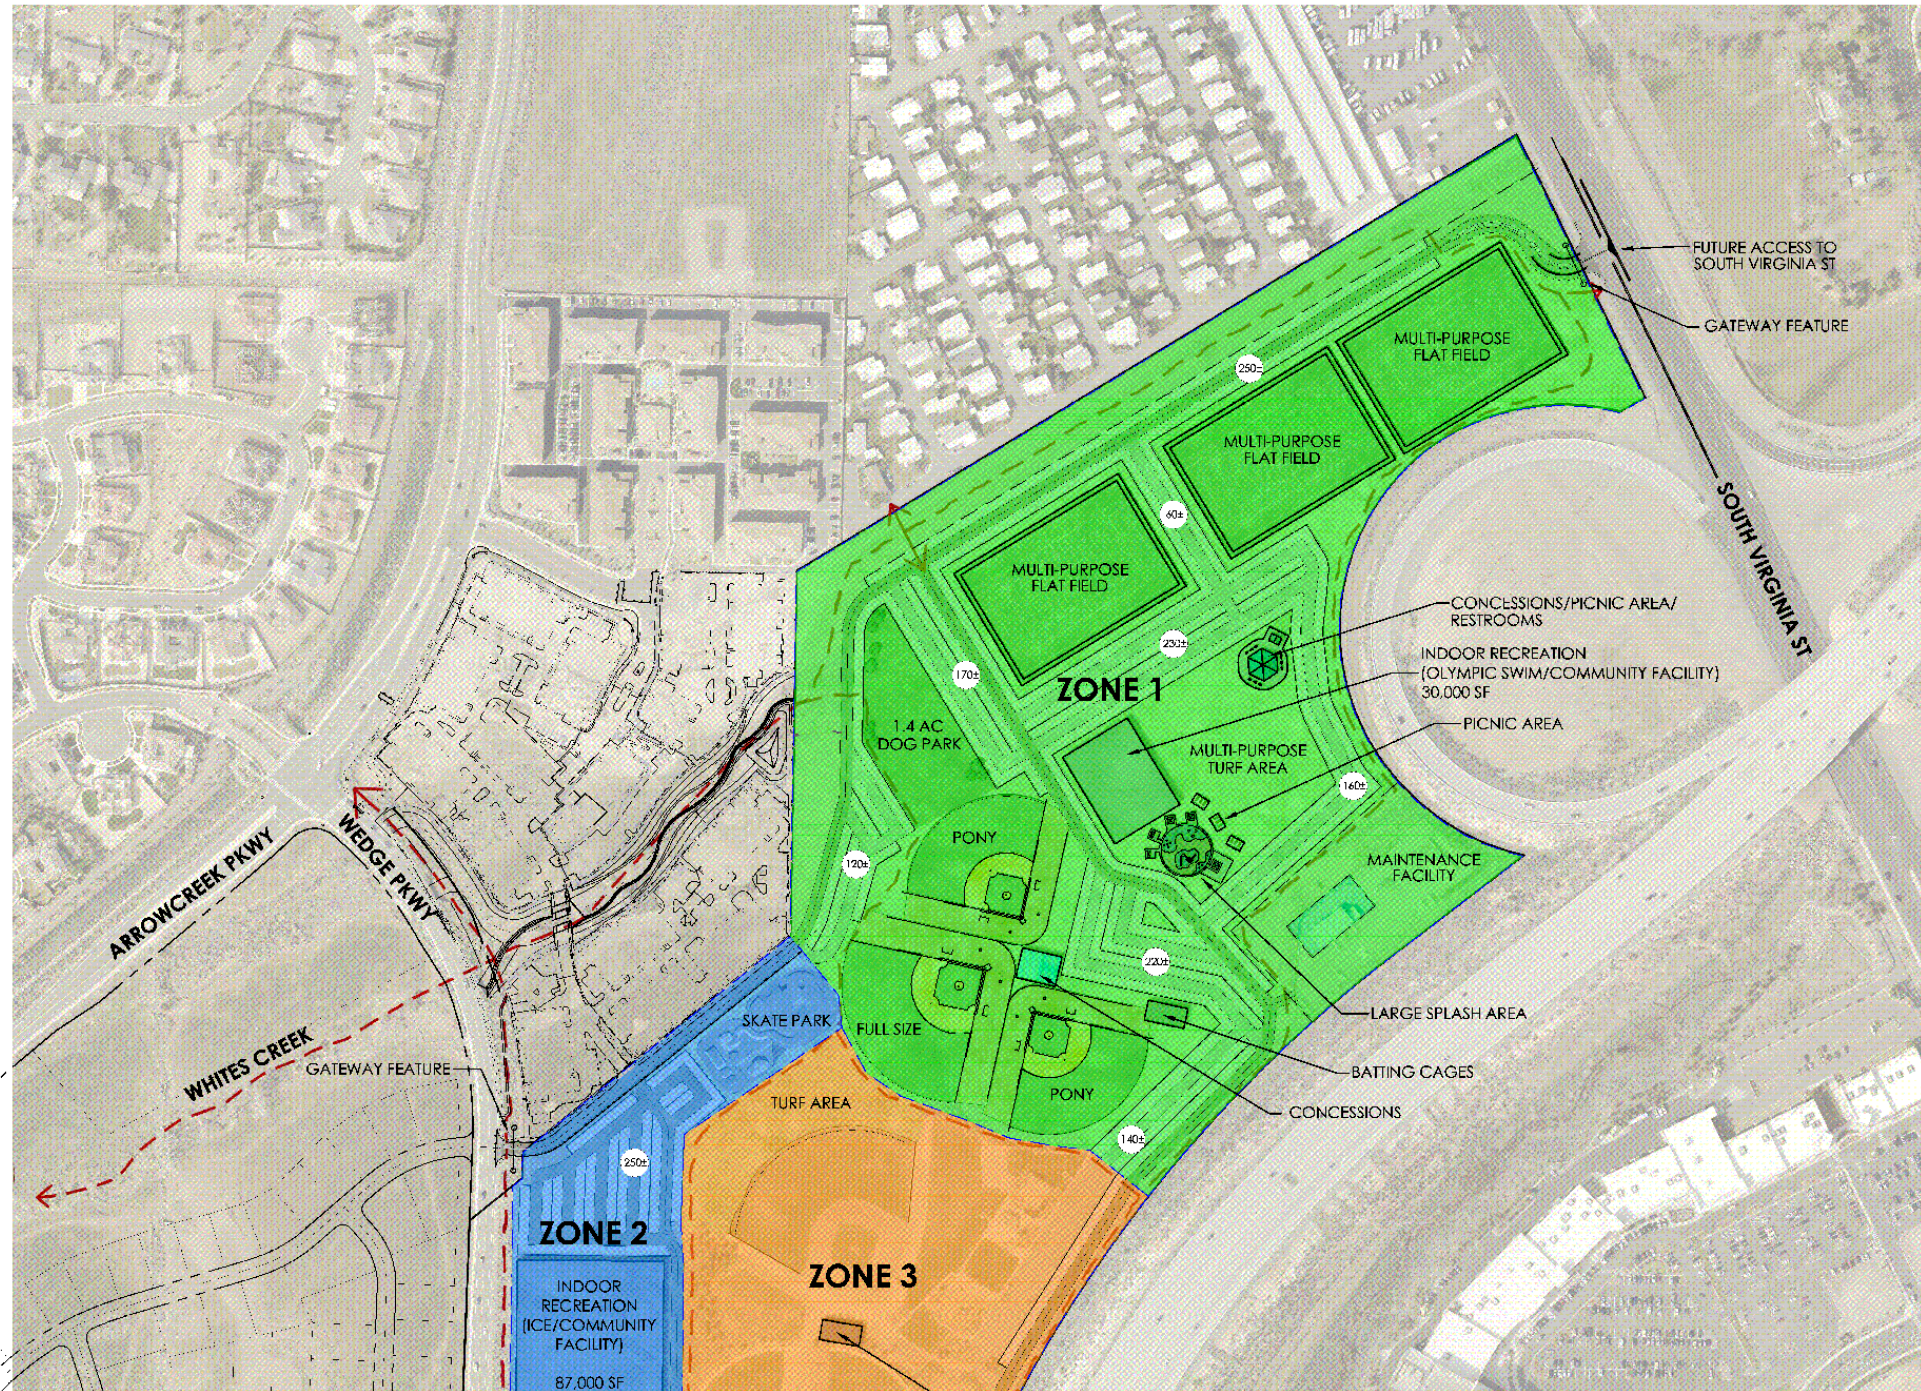

**COMMUNITY
SERVICES DEPARTMENT**

South Valleys Regional Park Update

**South Truckee Meadows / Washoe Valley Citizen Advisory Board
Oct. 2, 2024**

RENO ICE WAY

DOG PARK

MULTI-USE FIELD

SOCCER FIELD 1

SOCCER FIELD 2

SOCCER FIELD 3

BALL FIELD 3

PLAYGROUND

DETENTION BASIN

CONCESSIONS AND RESTROOMS

FUTURE PHASES

CONCESSIONS AND RESTROOMS

BALL FIELD 4

BALL FIELD 1

PHASE 1 LIMITS

BATTING CAGE

BALL FIELD 2

DETENTION BASIN

PHASE 1

PHASE 1 LIMITS

VIRGINIA STREET